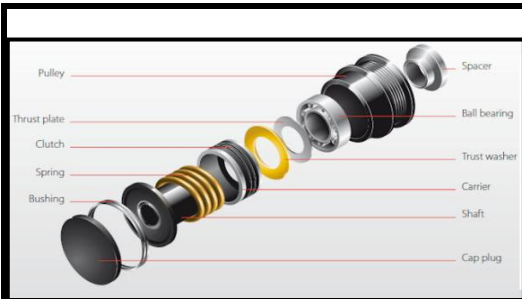

"Overrunning Alternator Decoupler" (OAD)

Some late model domestic and import manufacturers are now factory equipped with **O**verrunning **A**lternator **D**ecouplers (OAD).

They are also called "IDP" or "isolating decoupler pulleys".

An "OAD" pulley helps to synchronize the belt drive system for improved engine efficiency and reduced noise/vibration/harshness and increased component life. An "OAD" pulley features an internal spring and clutch system that absorbs the force associated with belt accelerations and tension reversals. This pulley allows the alternator to "free-wheel" or "overrun" when the belt suddenly decelerates.